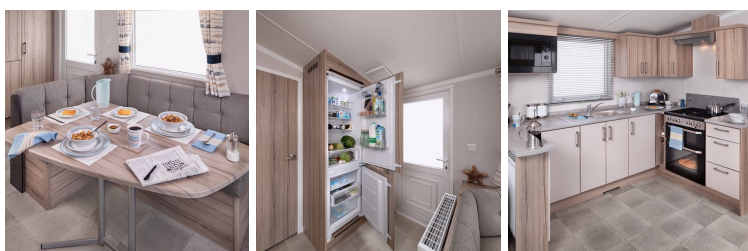

Lye Head, Bewdley,
Worcestershire, DY12 2UZ
Tel 01299 266400
Email park@littlakesleisure.co.uk
www.littlakespark.co.uk

NEW CARAVAN

**SWIFT LOIRE **ONLY
£40,000.00** INCL SITE
FEE, SITING &
CONNECTION**

SPECIFICATIONS

Swift Loire

Size: **28' x 12'**

Heating: **Gas**

Year of Manufacture: **2023**

Years On Park: **20**

To view call **Little Lakes Sales Office**
on **01299 266 400**

FEATURES

Bright, fun and functional, the Loire range boasts a redesigned, nautical-inspired interior. Blending natural rustics with modern luxury for a more premium aspect, the holiday home provides an airy, relaxed space.

This Swift Loire is ready sited on a plot in a quiet tranquil spot not too far from facilities. Only ONE of these caravans available at this price - it is definitely an offer not to be missed!!!

for ONLY £47,000.00 we are able to include a large decking - ask for further details.

The open-plan living, dining and kitchen area is modern and inviting, with a smart 'Brock' soft furnishing scheme and 'Tisano Oak' woodgrain lending a cheery aspect. Luxury carpet with underlay conveys comfort and refinement, and low energy LED lighting throughout creates a friendly, efficient environment.